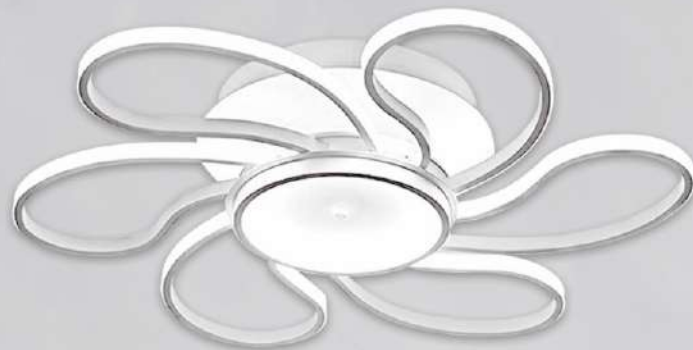

OT38T5
Ø620 x H100
LED 3 CØ
2.685.000đ