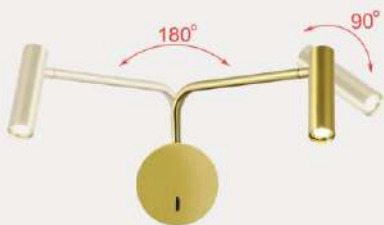

RT55-01
L340
LED 3W (3000K)
485.000đ