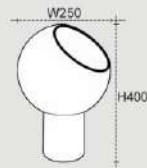

DB06
W250 x H400
LED 3000K
3.930.000đ