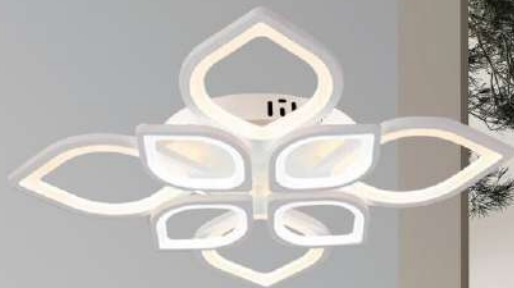

OT7015T8
Ø600 x H120
LED 3 CØ
3.565.000đ