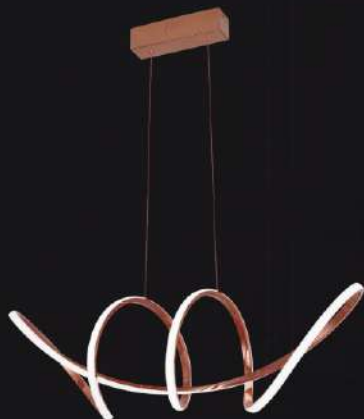

THD7720N1000
INOX HỒNG CAO CẤP
L1000
LED 3 CỖ - DIMMER
11.430.000đ
299