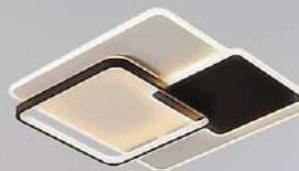

OT120
W500
LED 3 CØ
4.465.000đ