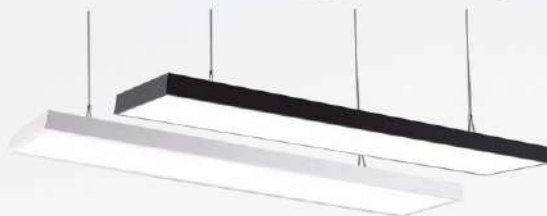

355 DECOR LIGHTING

THD7049T500 ĐEN
Ø500 x H60
LED 3 CĐ
2.145.000đ

THD7034
Ø450 x H170
LED 3 CĐ
4.110.000đ

THD7049N1200 ĐEN/TRẮNG
L1200 x W200 x H55
LED 6000K - 50W
1.145.000đ

THD7048 ĐEN/TRẮNG
L1200 x W150 x H55
LED 6500K - 50W
1.145.000đ