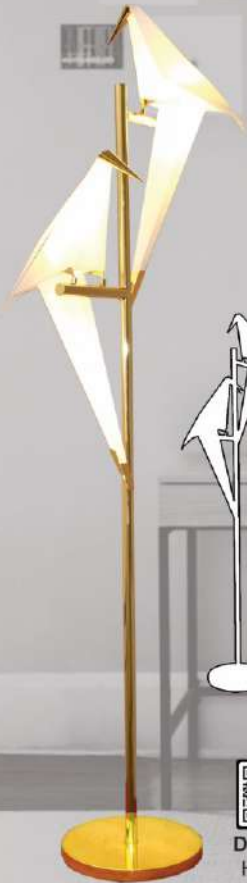

DD02T2
H1600
LED 3000K
6.075.000đ

DB02T1
H800
LED 3000K
3.560.000đ

DD110
H1500
LED 3 CĐ
6.220.000đ

VPL110
W170 x H180
LED 3 CĐ
2.645.000đ

DB110
H550
LED 3 CĐ
3.965.000đ

TABLE LAMP
FLOOR LAMP

DB8119T4
 Ø450 x H770
 E14 x 4
9.465.000đ