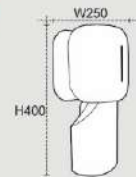

DB63
W250 x H480
E27 x 1
5.000.000đ