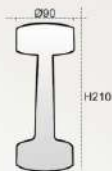

DB05
LED CẮM ỨNG 3 CHẾ ĐỘ
ĐIỀU CHỈNH TĂNG GIẢM ÁNH SÁNG
SỬ DỤNG DÂY SẠC PIN
Ø90 x H210 : 1.040.000đ