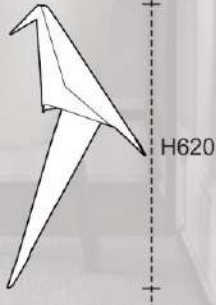

DD02T2
H1600
LED 3000K
6.075.000đ

DB02T1
H800
LED 3000K
3.560.000đ

DD110
H1500
LED 3 CĐ
6.220.000đ

VPL110
W170 x H180
LED 3 CĐ
2.645.000đ

DB110
H550
LED 3 CĐ
3.965.000đ

TABLE LAMP
FLOOR LAMP

DB8119T4
 Ø450 x H770
 E14 x 4
9.465.000đ