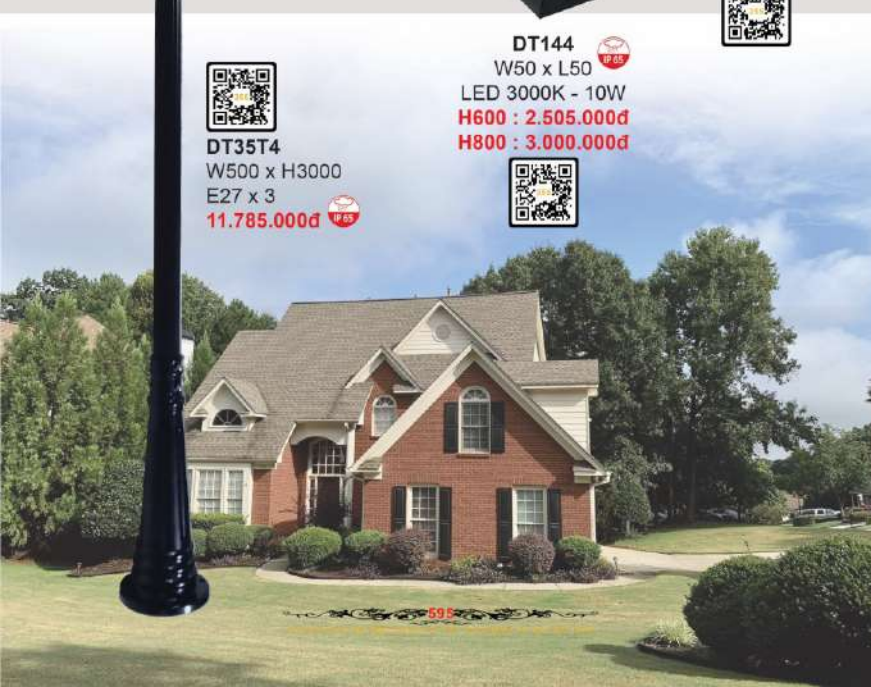

DT12

L110 x H600
LED 3000K
1.790.000đ

DT15

Ø150 x H600
LED 3000K
1.790.000đ

DT14

L160 x H600
LED 3000K
2.075.000đ

DT22

Ø108 x H600
LED 3000K
2.025.000đ